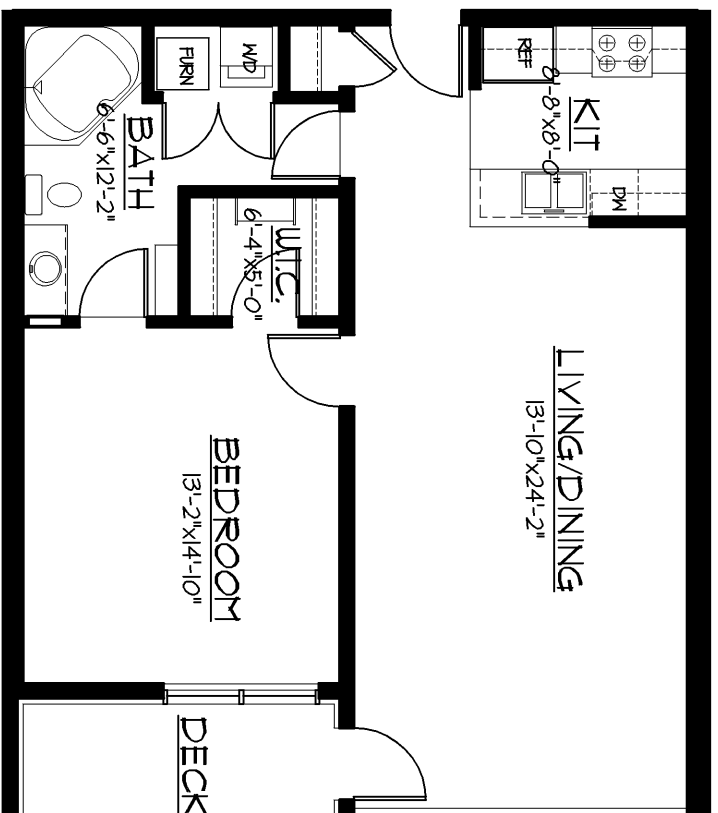

THE STERLING

1550 EAST ROYAL
MILWAUKEE WISCONSIN

| **BEDROOM**, | **BATH**

UNIT 010, 011

839 sq.ft.