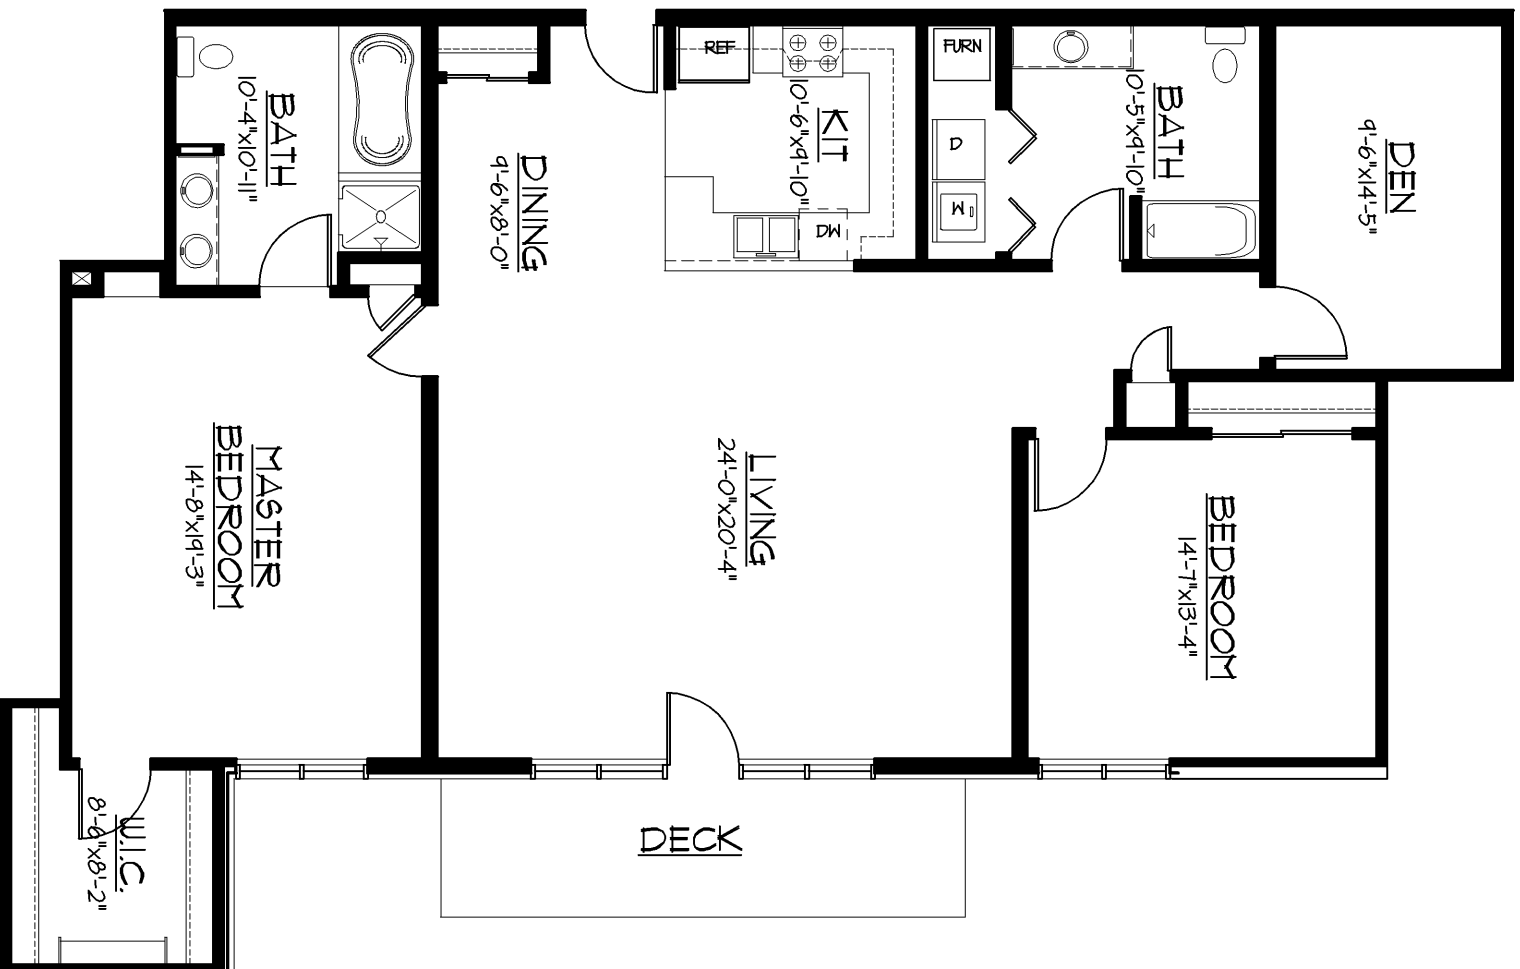

# THE STERLING

1550 EAST ROYAL  
MILWAUKEE WISCONSIN

## 2 BEDROOM, 2 BATH & DEN

UNIT 006  
1,868 sq.ft.