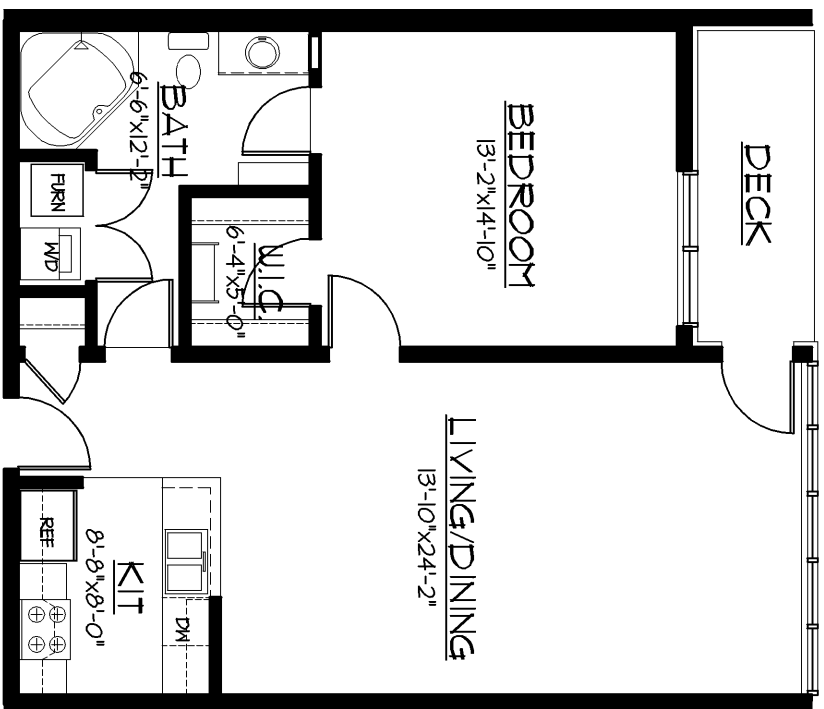

# THE STERLING

1550 EAST ROYAL  
MILWAUKEE WISCONSIN

| **BEDROOM**, | **BATH**

UNIT 005, 007, 008

895 sq.ft.