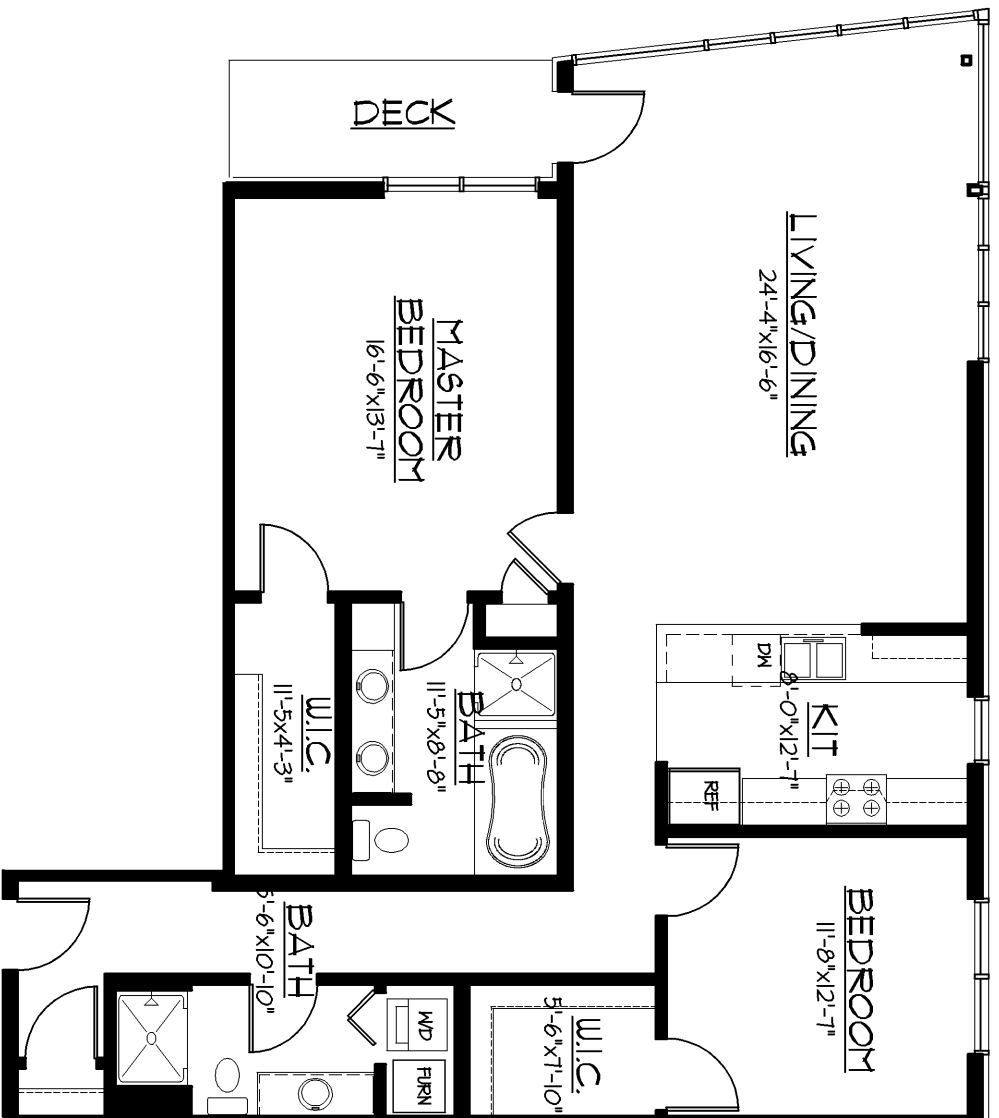

THE STERLING

150 EAST ROYAL
MILWAUKEE WISCONSIN

2 BEDROOM, 2 BATH

UNIT 004

1,457 sq.ft.