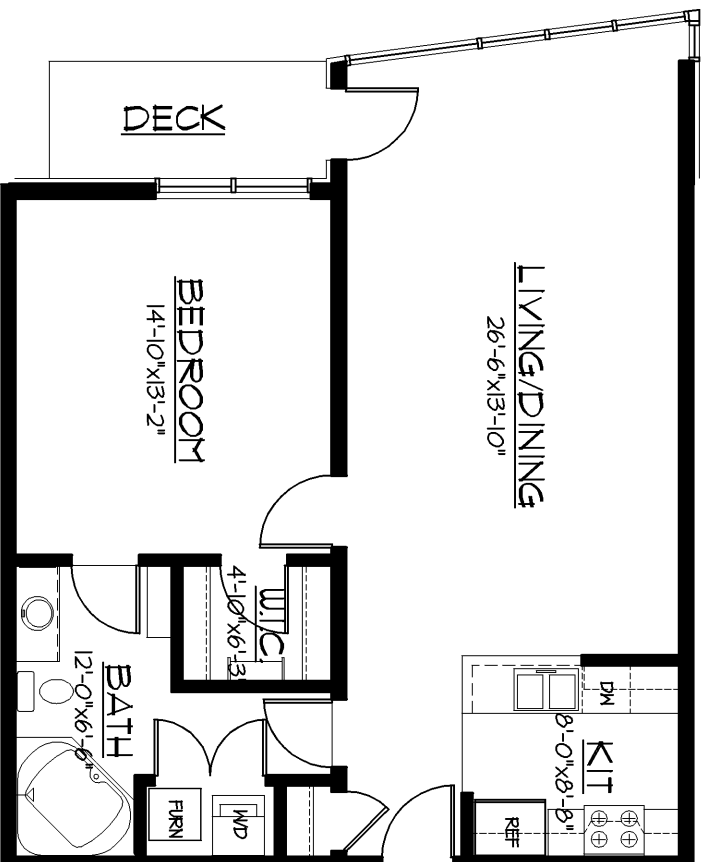

THE STERLING

150 EAST ROYAL
MILWAUKEE WISCONSIN

| **BEDROOM**, | **BATH**

UNITS 002, 003
910 sq.ft.