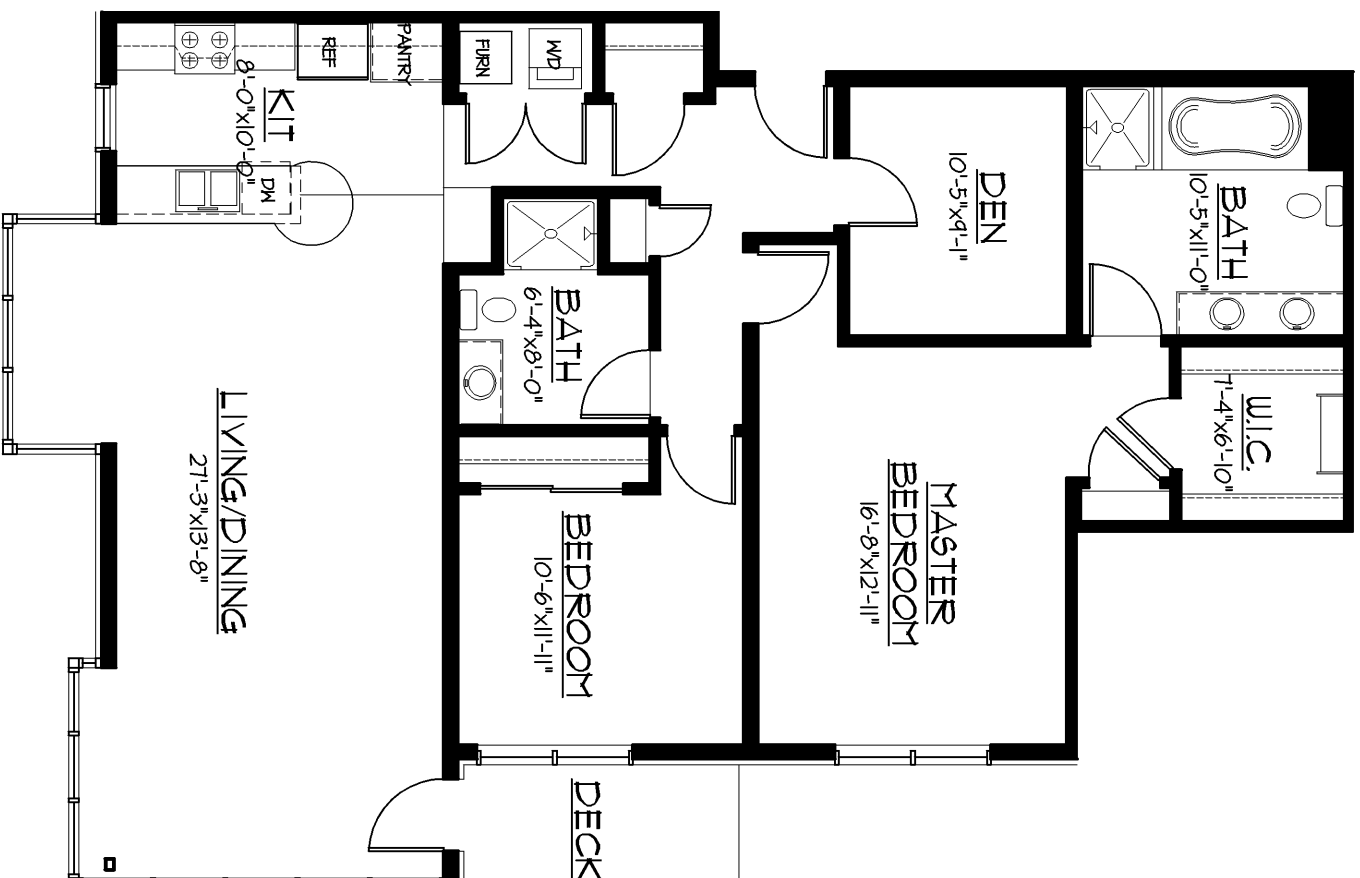

THE STERLING

1550 EAST ROYAL
MILWAUKEE WISCONSIN

2 BEDROOM, 2 BATH & DEN

UNIT 000

1,582 sq.ft.